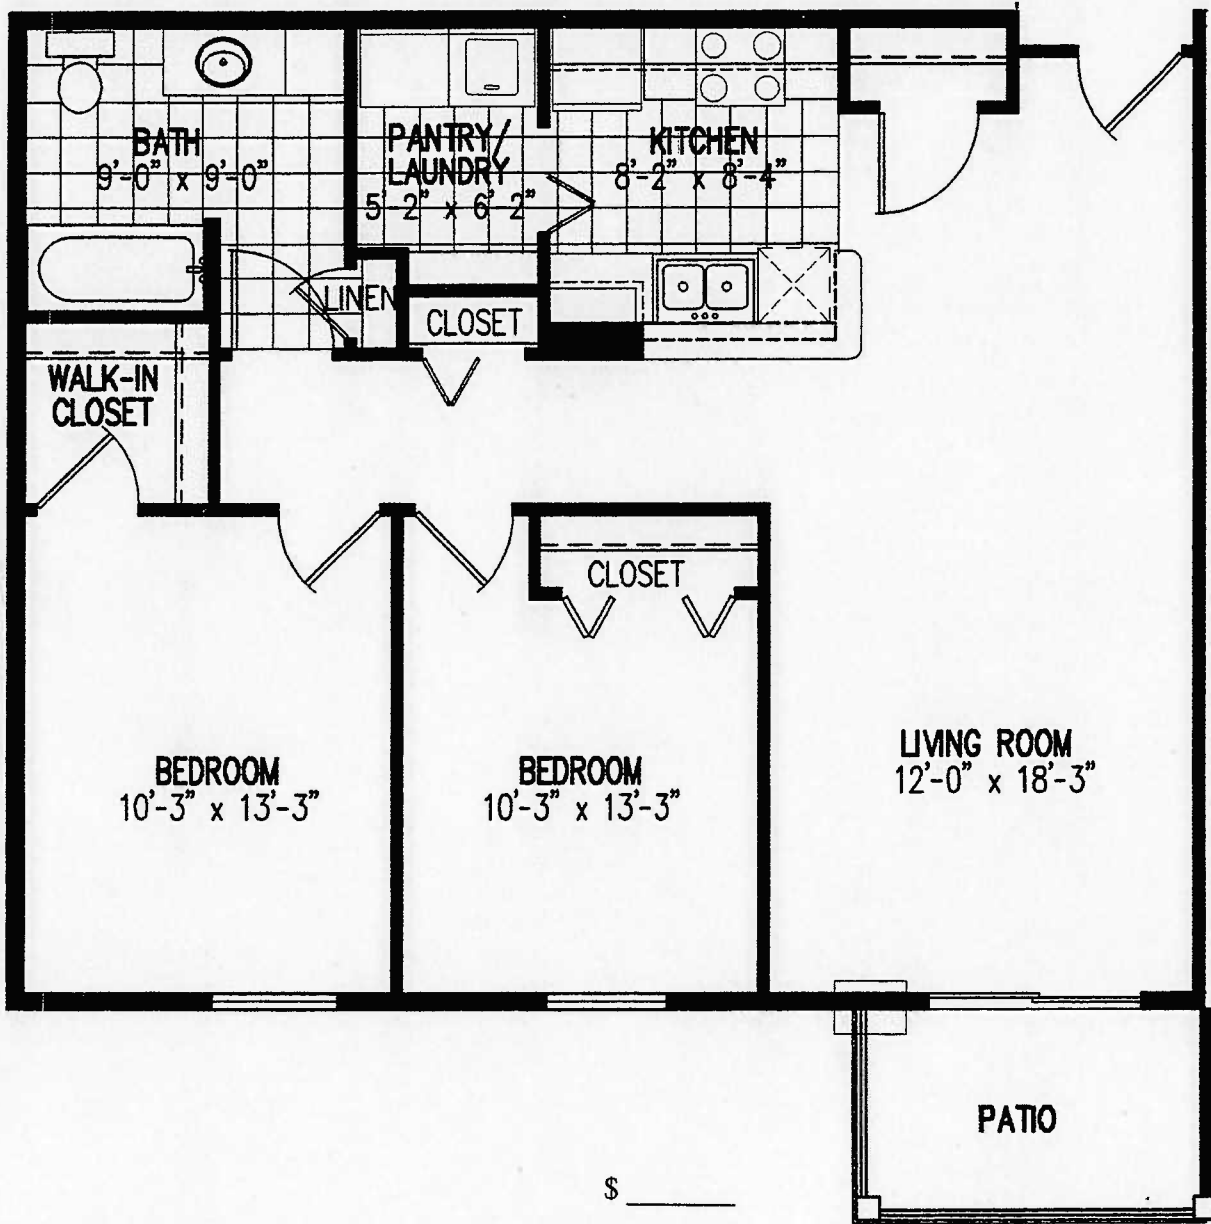

Pleasant Valley Apartments

One Bedroom Ranch
620 Total Sq. Ft.

Pleasant Valley Apartments

One Bedroom Ranch
665 Total Sq. Ft.

Pleasant Valley Apartments

Two Bedroom Ranch
 946 Total Sq. Ft.

Pleasant Valley Apartments

Two Bedroom Ranch
 994 Total Sq. Ft.