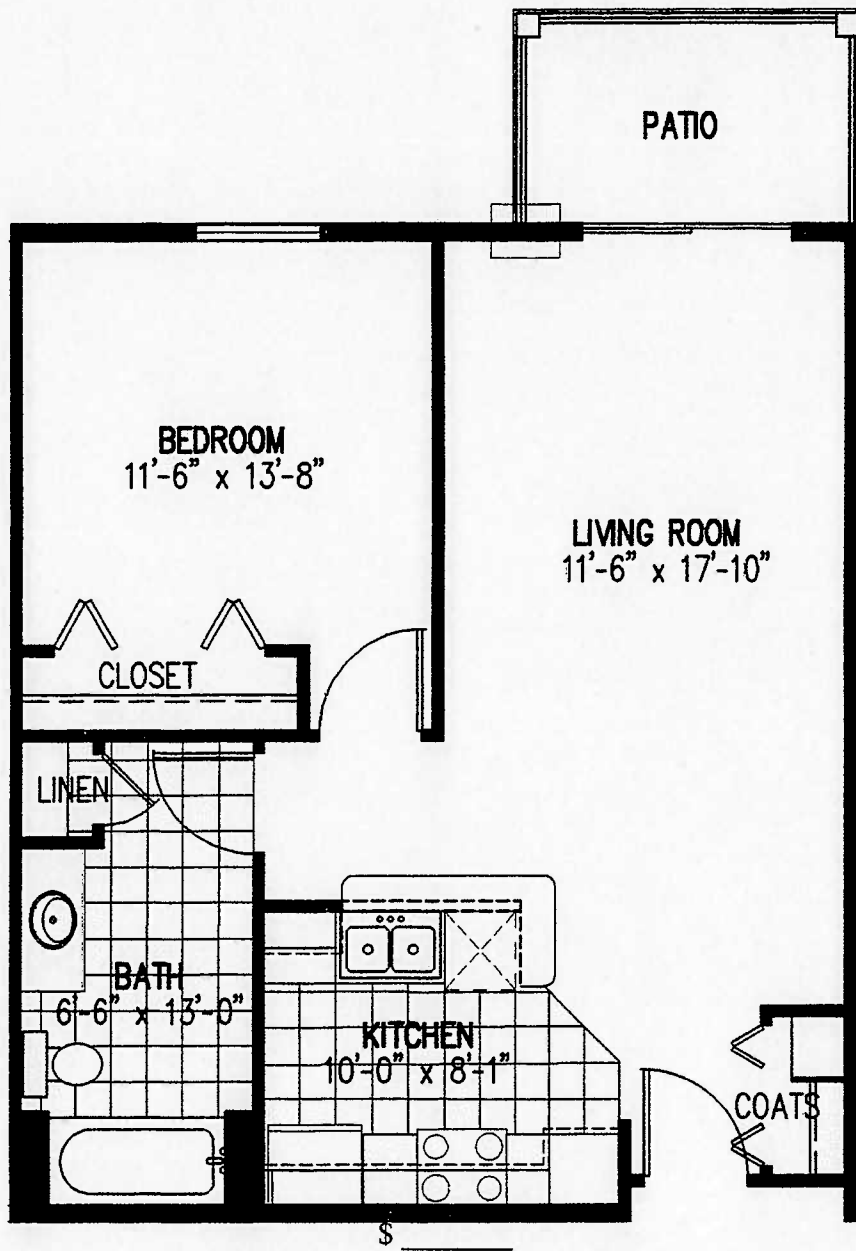

Pleasant Valley Apartments

One Bedroom Ranch
620 Total Sq. Ft.

Pleasant Valley Apartments

One Bedroom Ranch
665 Total Sq. Ft.

Pleasant Valley Apartments

Two Bedroom Ranch
 946 Total Sq. Ft.

Pleasant Valley Apartments

Two Bedroom Ranch
 994 Total Sq. Ft.